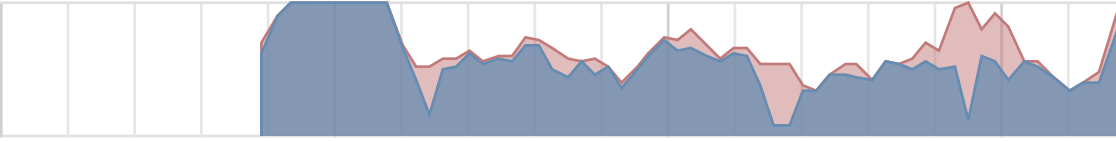

Boot chart for minerva.i.jkkm.org (Sun May 31 18:49:54 EDT 2009)

uname: Linux 2.6.29.4-167.fc11.i686.PAE #1 SMP Wed May 27 17:28:22 EDT 2009 i686

release: Fedora release 11 (Leonidas)

CPU: Intel(R) Atom(TM) CPU N270 @ 1.60GHz (1)

kernel options: ro root=/dev/vg0/root quiet selinux=0 audit=0 init=/sbin/bootchartd

time: 0:17

CPU (user+sys) I/O (wait)

Disk throughput Disk utilization

Running (%cpu) Unint.sleep (I/O) Sleeping Zombie

5s 10s 15s