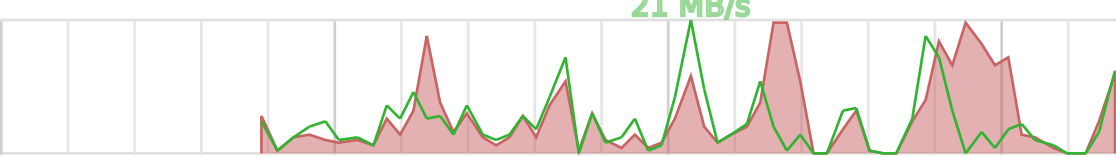

Boot chart for minerva.i.jkkm.org (Sun May 31 18:49:54 EDT 2009)

uname: Linux 2.6.29.4-167.fc11.i686.PAE #1 SMP Wed May 27 17:28:22 EDT 2009 i686

release: Fedora release 11 (Leonidas)

CPU: Intel(R) Atom(TM) CPU N270 @ 1.60GHz (1)

kernel options: ro root=/dev/vg0/root quiet selinux=0 audit=0 init=/sbin/bootchartd

time: 0:17

CPU (user+sys) I/O (wait)

Disk throughput Disk utilization

Running (%cpu) Unint.sleep (I/O) Sleeping Zombie

5s 10s 15s