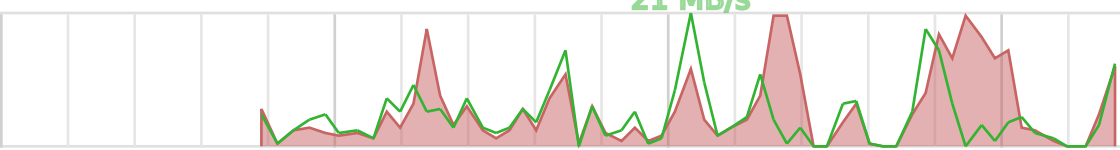

# Boot chart for minerva.i.jkkm.org (Sun May 31 18:49:54 EDT 2009)

uname: Linux 2.6.29.4-167.fc11.i686.PAE #1 SMP Wed May 27 17:28:22 EDT 2009 i686

release: Fedora release 11 (Leonidas)

CPU: Intel(R) Atom(TM) CPU N270 @ 1.60GHz (1)

kernel options: ro root=/dev/vg0/root quiet selinux=0 audit=0 init=/sbin/bootchartd

time: 0:17

CPU (user+sys) I/O (wait)

Disk throughput Disk utilization

Running (%cpu) Unint.sleep (I/O) Sleeping Zombie

5s 10s 15s