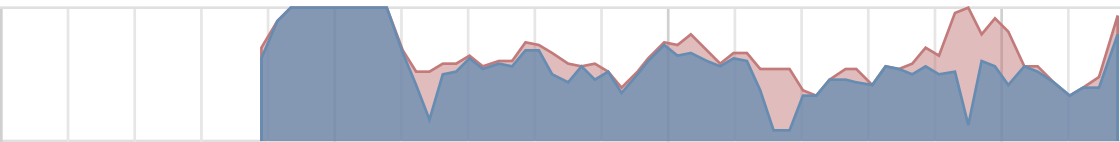

# Boot chart for minerva.i.jkkm.org (Sun May 31 18:49:54 EDT 2009)

uname: Linux 2.6.29.4-167.fc11.i686.PAE #1 SMP Wed May 27 17:28:22 EDT 2009 i686

release: Fedora release 11 (Leonidas)

CPU: Intel(R) Atom(TM) CPU N270 @ 1.60GHz (1)

kernel options: ro root=/dev/vg0/root quiet selinux=0 audit=0 init=/sbin/bootchartd

time: 0:17

CPU (user+sys) I/O (wait)

Disk throughput Disk utilization

Running (%cpu) Unint.sleep (I/O) Sleeping Zombie

5s 10s 15s